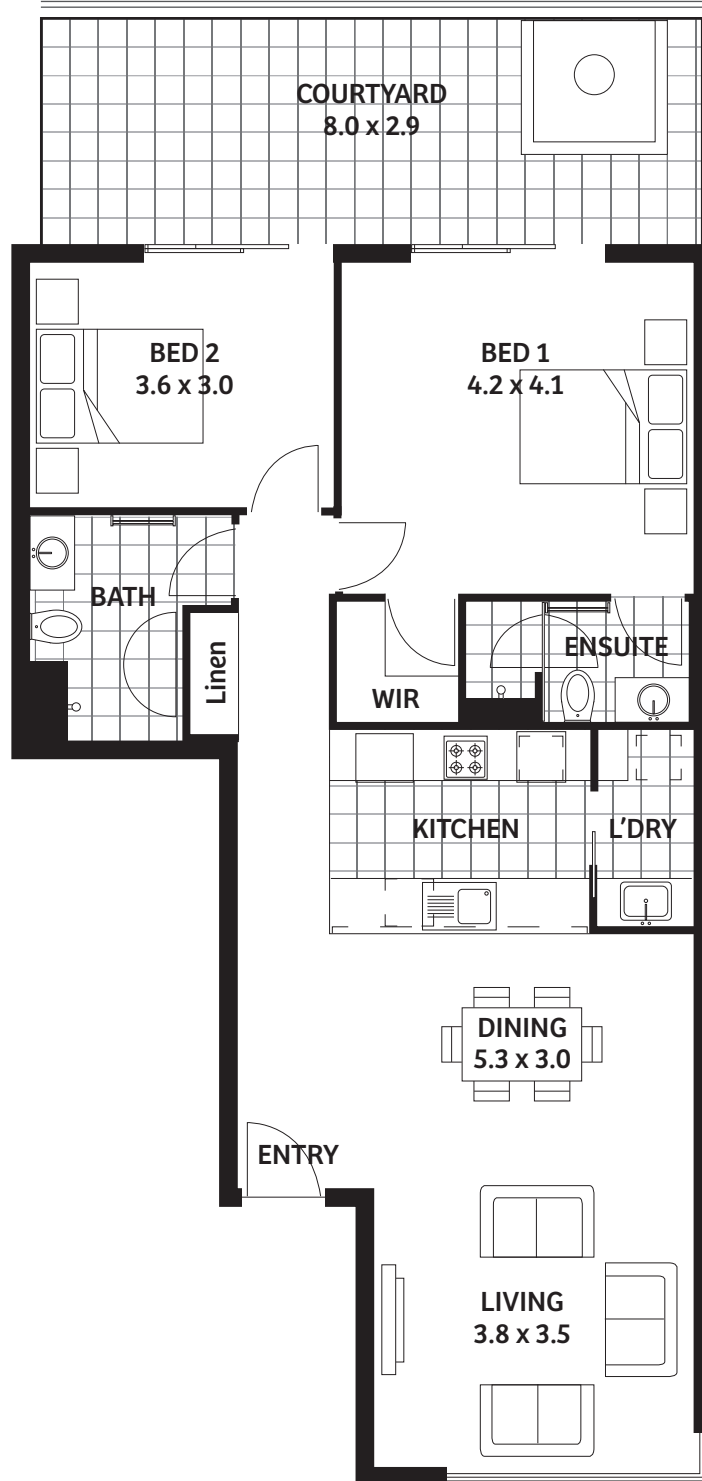

ON STATENBOROUGH

Retire in luxury at Leabrook

Apartment 113

Scale in metres. This drawing is for illustration purposes only.
All measurements are approximate and details intended to be relied upon should be independently verified.