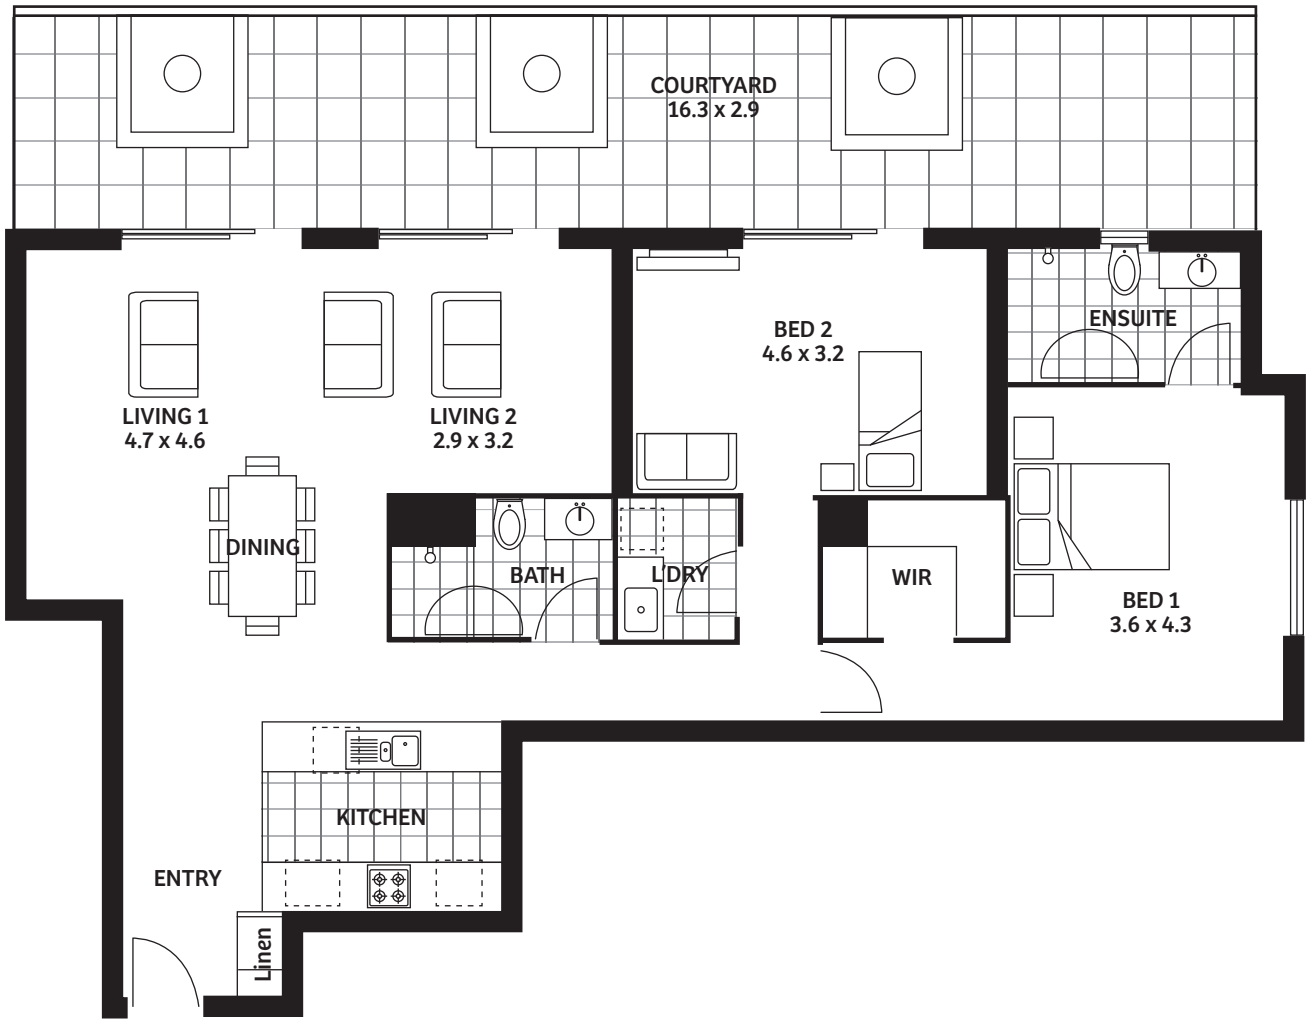

ON STATENBOROUGH

Retire in luxury at Leabrook

Apartment 115

Scale in metres. This drawing is for illustration purposes only.
All measurements are approximate and details intended to be relied upon should be independently verified.